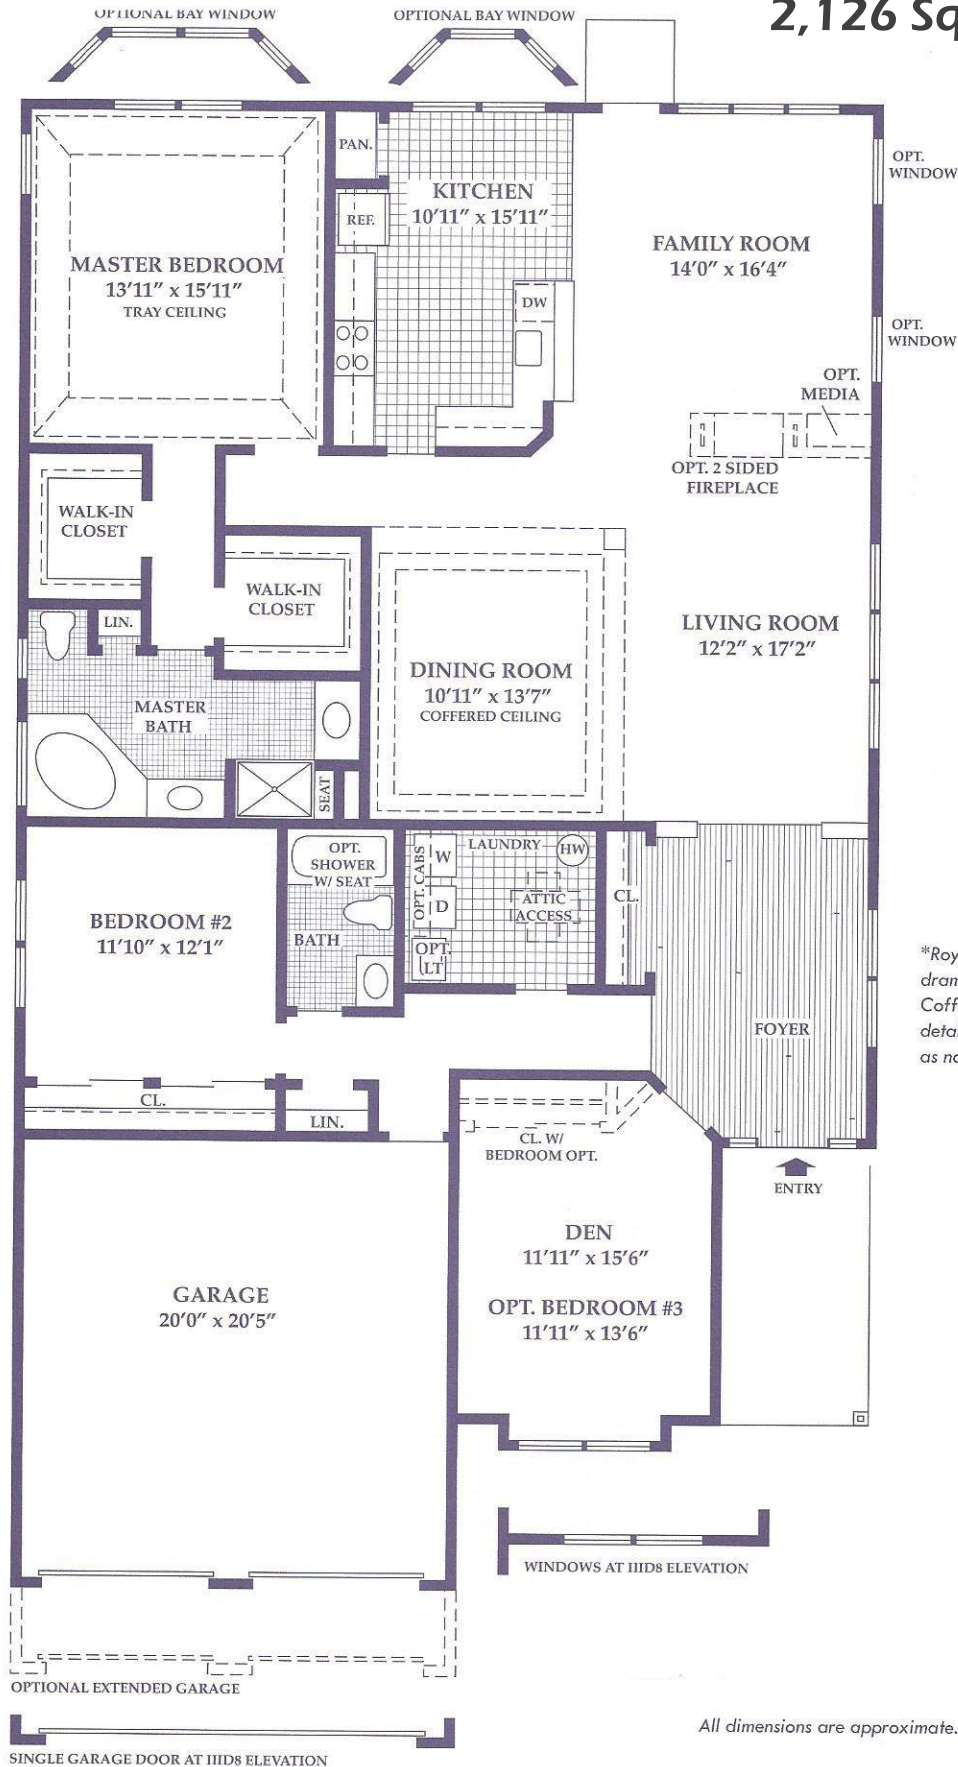

CAPTIVA ROYALE

2 Bedrooms
 2 Baths
 2 Car Garage
 2,126 Sq. Ft.

*Royale Series features dramatic ceiling heights. Coffered and tray ceiling details standard in rooms as noted.

All dimensions are approximate.